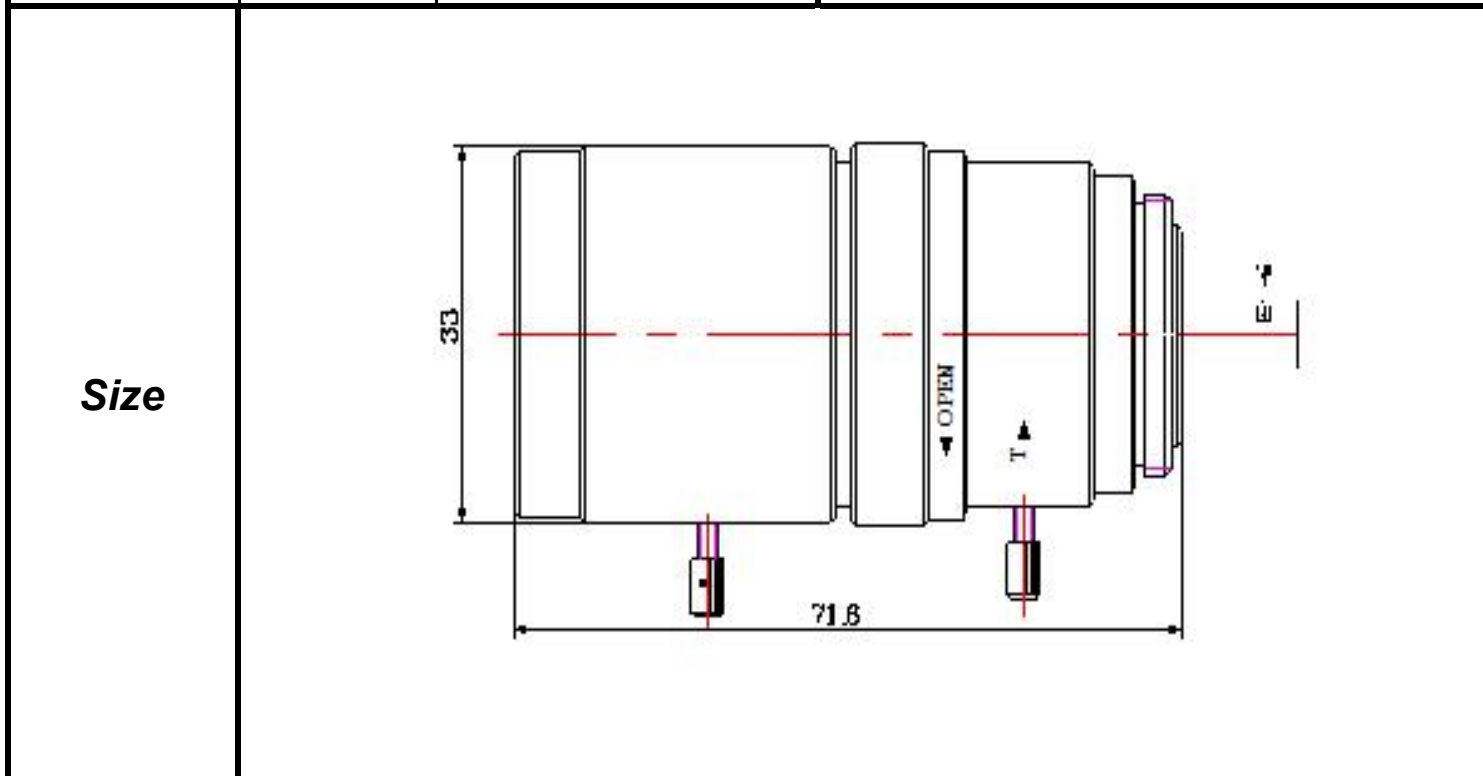

# SPECIFICATIONS

Parameter of Lens		Photo ( Just for Reference )	
Name	2Mega pixel		
Model No	SV0820MP-1.3C		
Focal-Length(mm)	8 ~ 20		
Aperture(D/f')	F1.5		
Mount	C		
Format(inch)	1/1.8"		
Field of View(H-fov)	60° ~ 26°		
Mega pixel	2		
Weight(g)	112		
M.O.D(m)	1		
Operation	Focus	Manual	
	Zoom	Manual	
	Iris	Manual	

Tolerance	Dimension	0-10	10-30	30-100	Unit
	Tolerance	±0.10	±0.20	±0.30	mm