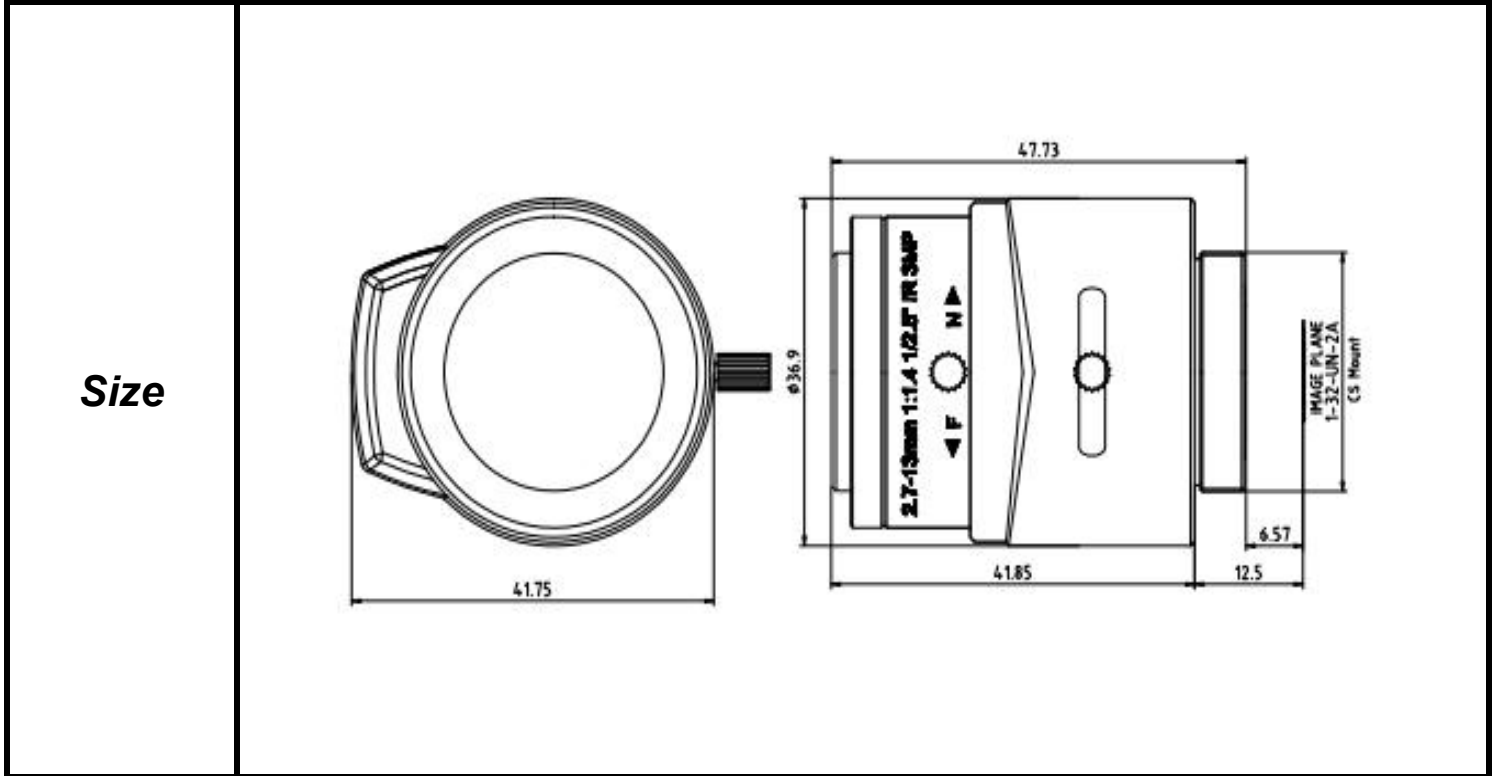

SPECIFICATIONS

Parameter of Lens		Photo (Just for Reference)
Name	3Mega pixel/IR	
Model No	SSV2713GNBIRMP-3	
Focal-Length(mm)	2.7~13	
Aperture(D/f')	F1.4	
Mount	CS	
Format(inch)	1/2.5"	
Field of View(H-fov)	114° ~ 25°	
Mega pixel	3	
Weight(g)	120	
M.O.D(m)	0.1	
Operation	Focus	Manual
	Zoom	Manual
	Iris	DC-Iris (Auto)

Tolerance	Dimension	0-10	10-30	30-100	Unit
	Tolerance		±0.10	±0.20	±0.30