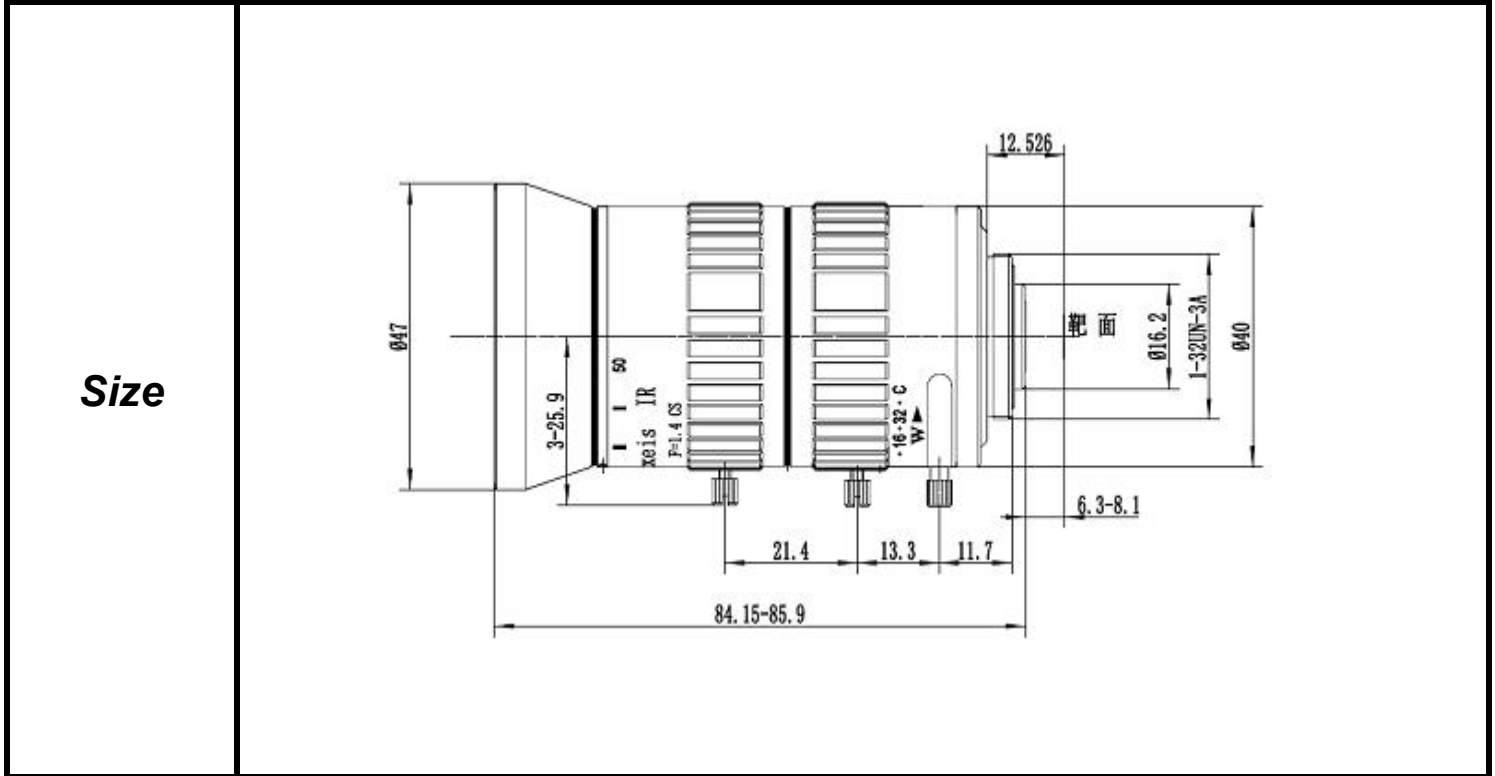

SPECIFICATIONS

Parameter of Lens		Photo (Just for Reference)
Name	3Mega pixel/IR	
Model No	SSV0550IRMP-3-II	
Focal-Length(mm)	5~50	
Aperture(D/f')	F1.4	
Mount	CS	
Format(inch)	1/2.7"	
Field of View(H-fov)	50° ~ 5.6°	
Mega pixel	3	
Weight(g)		
M.O.D(m)	0.3	
Operation	Focus	Manual
	Zoom	Manual
	Iris	Manual

Tolerance	Dimension	0-10	10-30	30-100	Unit
	Tolerance		±0.10	±0.20	±0.30