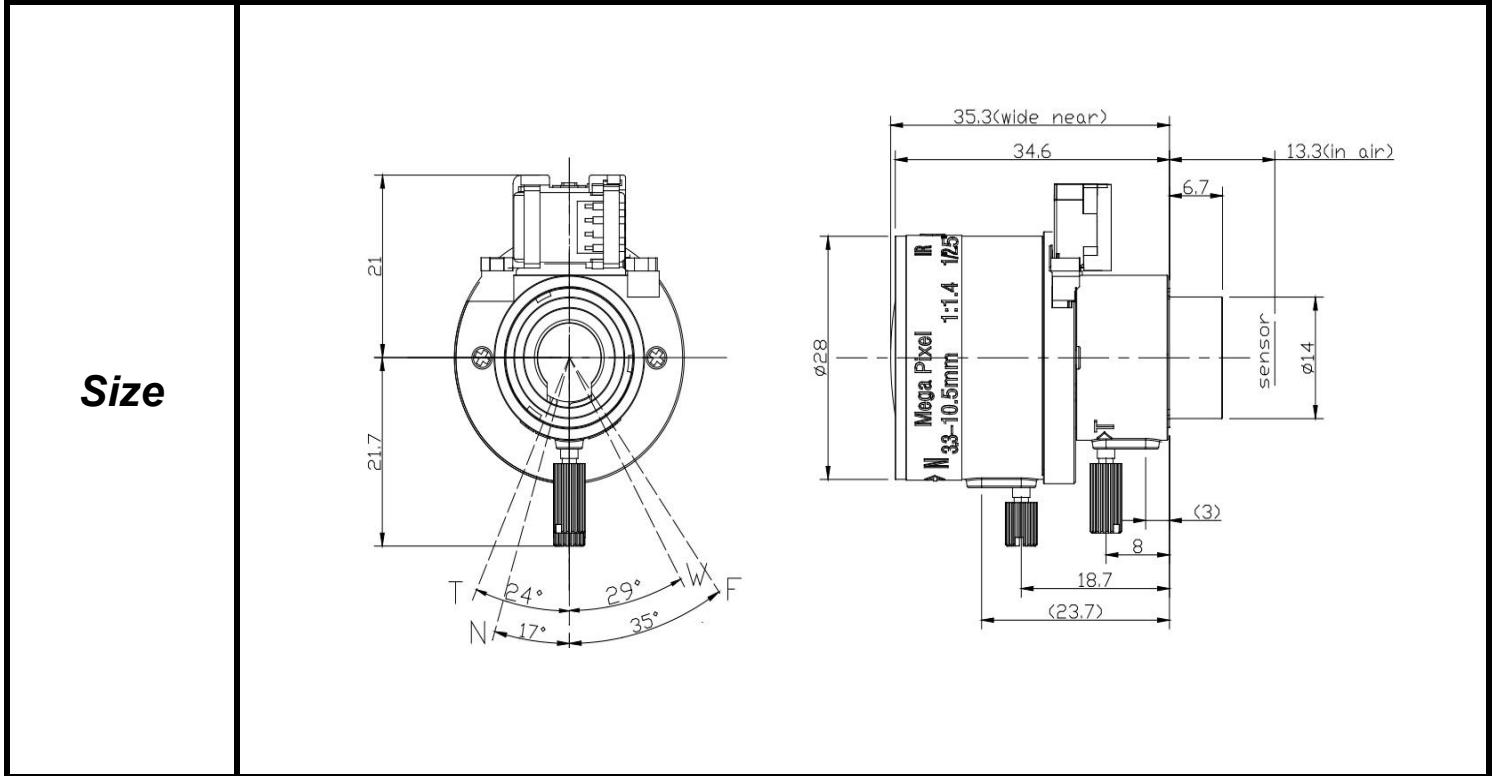

SPECIFICATIONS

Parameter of Lens		Photo (Just for Reference)
Name	5Mega pixel/IR	
Model No	SSV0310PIRMP-5	
Focal-Length(mm)	3.3~10.5	
Aperture(D/f')	F1.4	
Mount	CS	
Format(inch)	1/2.5"	
Field of View(H-fov)	98° ~ 30°	
Mega pixel	5	
Weight(g)	22±2	
M.O.D(m)	0.3	
Operation	Focus	
	Zoom	Manual
	Iris	P-Iris

Tolerance	Dimension	0-10	10-30	30-100	Unit
	Tolerance		±0.10	±0.20	±0.30