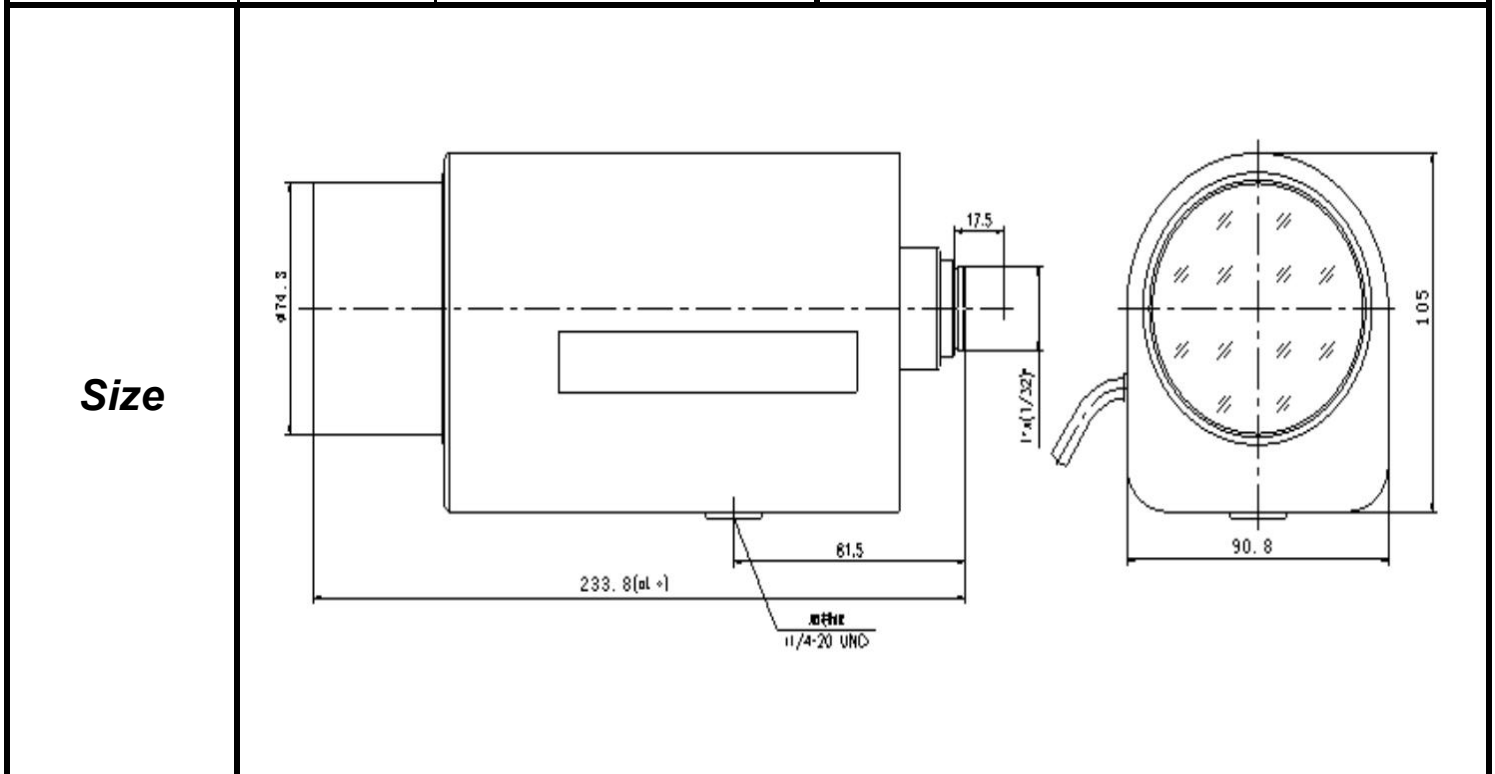

SPECIFICATIONS

Parameter of Lens		Photo (Just for Reference)
Name	1.3Mega pixel	
Model No	SSL15300GNBMP-1.3P	
Focal-Length(mm)	15 ~ 300	
Aperture(D/f')	F4.5	
Mount	CS	
Format(inch)	1/3"	
Field of View(H-fov)	18.2° ~ 0.9°	
Mega pixel	1.3	
Weight(g)	860±5	
M.O.D(m)	3	
Operation	Focus	
	Zoom	Motorized
	Iris	DC-Iris

Tolerance	Dimension	0-10	10-30	30-100	Unit
	Tolerance	±0.10	±0.20	±0.30	mm