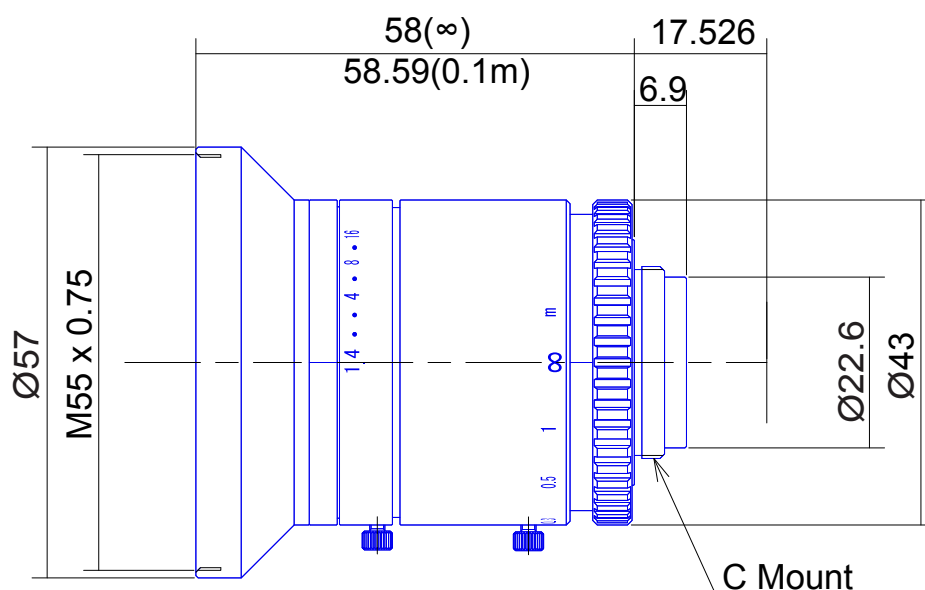

## High Resolution Megapixel Lenses

**Item No. GMTHR48014MCN**

ITEM NO.		GMTHR48014MCN
Focal Length		8 (mm)
Iris Range		F1.44 - 16
Angle of View (H x V x D)		79.66° x 62.92° x 92.4°
MOD		0.1 (m)
Filter Thread		M55.0 , P=0.75
Dimension ( D x L )		$\text{Ø}57$ x 58.59 (mm)
Weight		- (g)
Notes		-