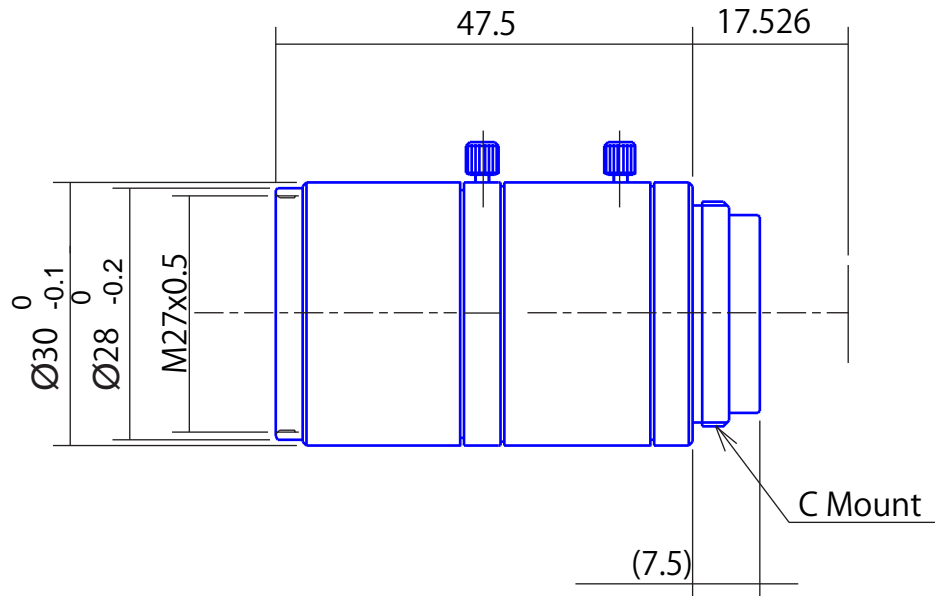

High Resolution Megapixel Lenses

Item No. GMTHR38014MCN

ITEM NO.		GMTHR38014MCN
Focal Length		8.25 (mm)
Iris Range		F1.44 - 16
Angle of View (H x V x D)	2/3"	57.32° x 44.29° x 68.66°
MOD		0.1 (m)
Filter Thread		M27.0, P=0.5
Dimension (D x L)		$\varnothing 30$ x 47.5 (mm)
Weight		85 (g)
Notes		2megapixel