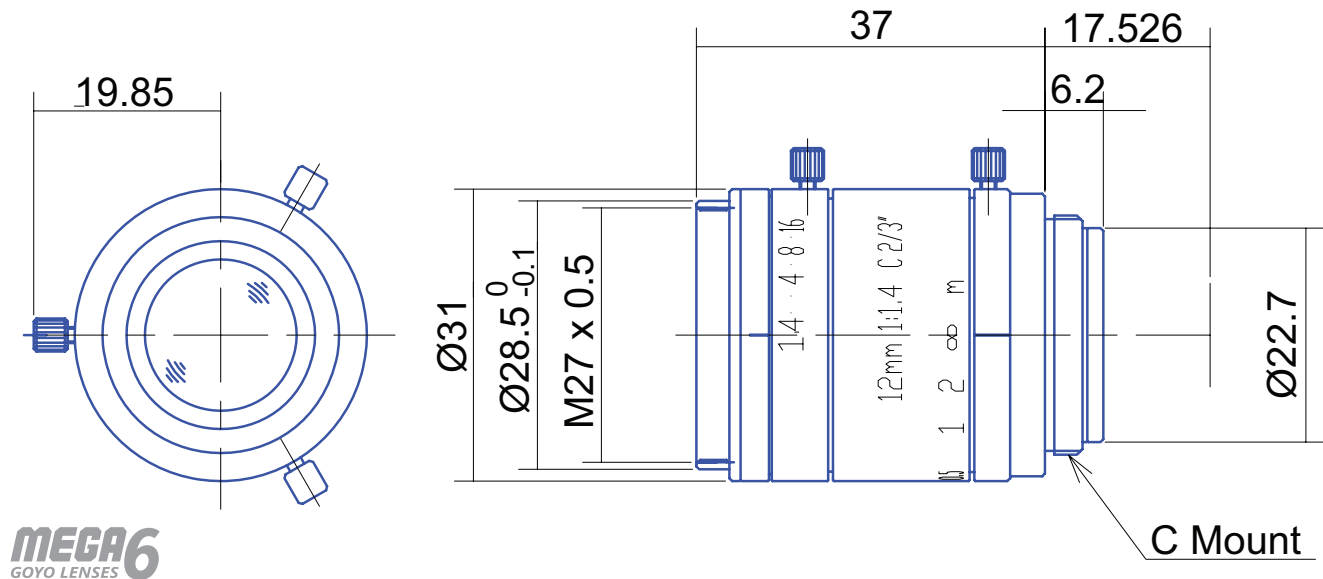

6 MP 2/3" Fixed-Focal

## GM6HR31214MCN

**MEGA6**  
GOYO LENSES

Part No.	GM6HR31214MCN
Focal Length	12mm
Iris Range	f/1.4-16
Lens Format	2/3"
Resolution	170 lp/mm
MOD	150mm
Mount	C
Filter Thread	M27 x P0.5
Angle of View (HxVxD) 2/3"	38.25° x 29.14° x 46.71°
Dimension (DxL)	Ø31 x 37